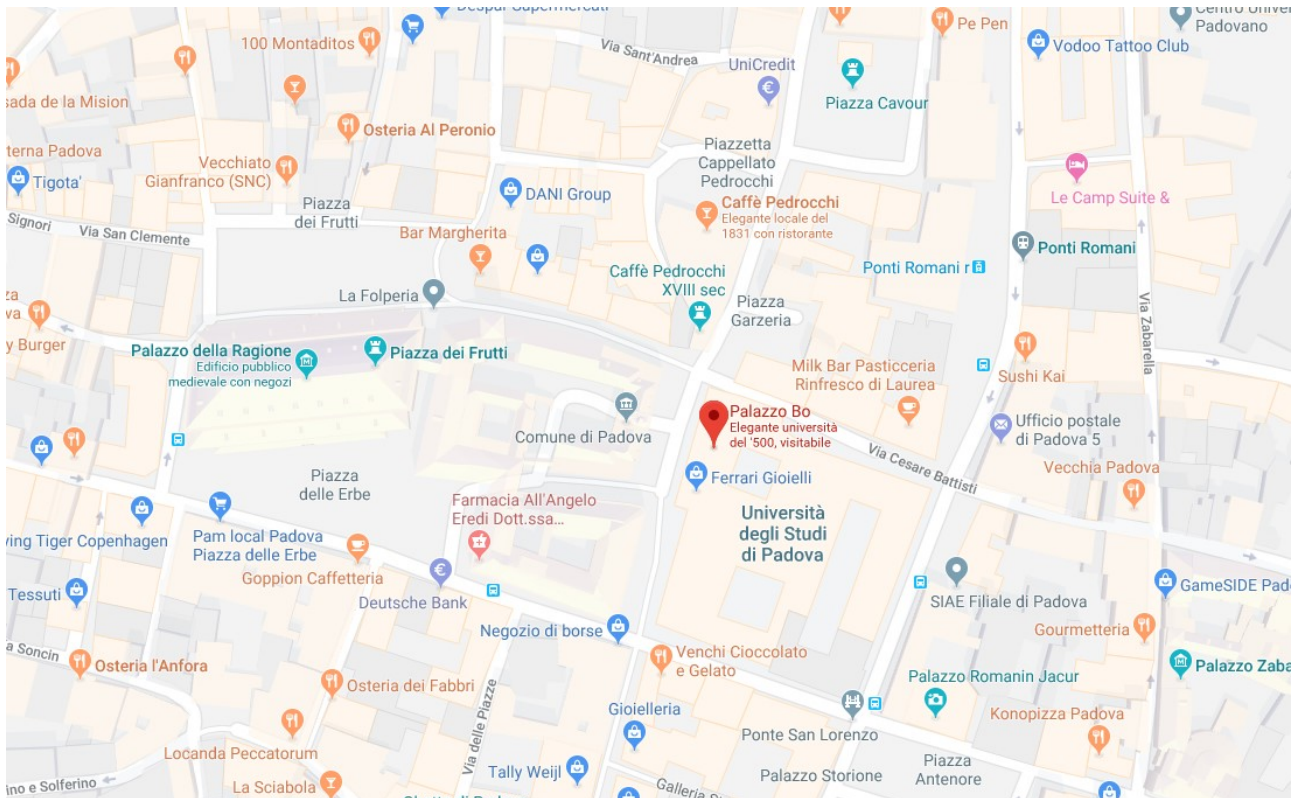

DOVE SIAMO : Palazzo Bo: Via VIII Febbraio, 2, 35122 Padova PD

### Padova Centro Park

<https://www.google.it/maps/dir/Padova+Centro+Park,+Via+Trieste,+50,+35131+Padova+PD/Via+Altinate,+71,+35121+Padova+PD/@45.4124283,11.8809283,17z/data=!4m14!4m13!1m5!1m1!1s0x477eda5c05696749:0x7857e31edb14d177!2m2!1d11.8836682!2d45.4118491!1m5!1m1!1s0x477eda59f6697997:0x3e7e19c5144c32d8!2m2!1d11.8816036!2d45.4083785!3e2>

### Park Piazzale Boschetti in via Vecchio Gasometro

<https://www.google.it/maps/dir/Via+Vecchio+Gasometro,+35131+Padova+PD/Via+Altinate,+71,+35121+Padova+PD/@45.4100827,11.8791694,17z/data=!3m1!4b1!4m14!4m13!1m5!1m1!1s0x477eda5ea9fa0dc7:0x4099a7e892aeaeac!2m2!1d11.8819765!2d45.4118189!1m5!1m1!1s0x477eda59f6697997:0x3e7e19c5144c32d8!2m2!1d11.8816036!2d45.4083785!3e2>